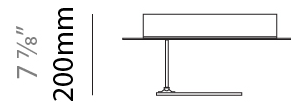

PETRA SURFACE

D42080- -

base number   Color   Finish
Temperature   Options

1. To build a product code in our configurator select the specify button on the base model # product page
2. To build a manual product code on this datasheet choose from the options listed below in blue font and add the suffix to the base model #

GENERAL

Series: Petra
Brand: Icone
Division: Design
Mounting Type: Surface
Mounting Location: Ceiling
Subcategory: Ambient

PHYSICAL

Shape: Square
Length (mm): 430
Length (in): 16 ¹⁵/₁₆
Width (mm): 430
Width (in): 16 ¹⁵/₁₆
Height (mm): 200
Height (in): 7 ⁷/₈
Light Distribution: Indirect
Fixture Finish: [ECO_SBR](#) / [ECO_WHI](#) / [ECR_BLK](#) / [ECR_SAL](#) / [ECR_SBR](#) / [EGL_BLK](#) / [EGL_RUS](#) / [EGL_WHI](#) / [ESI_SBR](#) / [SLA_SAL](#) / [WHI_RUS](#) / [WHI_SAL](#) / [WHI_WHI](#)
Fixture Material: Aluminum

ELECTRICAL

Lamp Type: LED
Input Wattage (W): 16
Total Output Wattage (W): 13.5
Dimming: Non-Dimmable / 0-10V Dimming
Driver Included: Yes
Driver Location: Integrated
Driver Type: Constant Current - 120Vac
Driver Class: Class 2
Input Voltage (V): 120
Constant Current (MA): 700

LED

Color Temperature (°K): 2700 / 3000
Nominal Lumen (lm): 2100
CRI: >90 CRI
Lamp Life (hrs): 50000

OPTICAL

RATINGS AND CERTIFICATIONS

Certified By: Certified for North American Standards
IP rating: IP20

PROJECT
TYPE
SPECIFIER
QUANTITY
DATE

430mm 16 ¹⁵/₁₆"